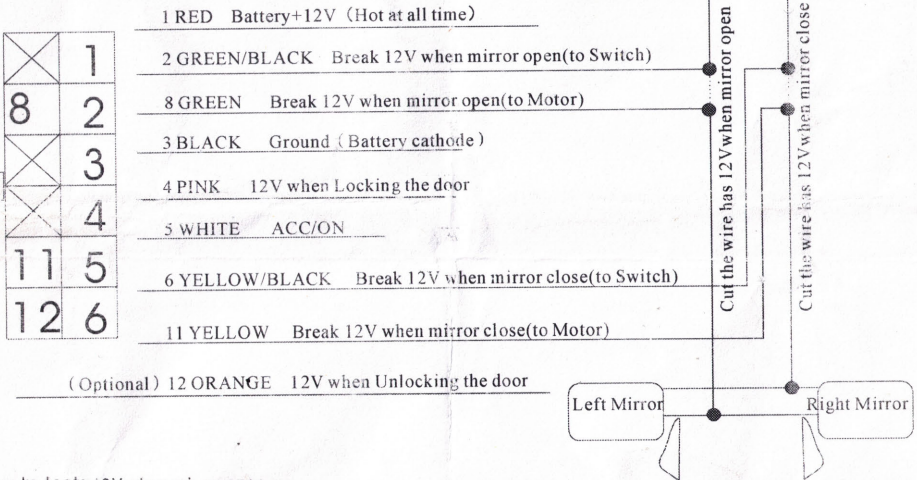

AUTO SIDE MIRROR FOLDER

Summarize

Make sure that the rearview mirror of the car has motor, and it has a switch in the rearview mirror control panel through which can make the rearview mirror close and open. The auto rearview mirror folder can make this kind of rearview mirror close and open automatically.

Function

- 1 When the key of ignition switch is OFF, the side power mirror will fold automatically while locking the door.
- 2 When the key of ignition switch is OFF, the side power mirror will open out automatically while unlocking the door. (Optional).
- 3 When the key of ignition switch is ACC or ON, the side power mirror will open out automatically.

Define Cable

How to test: 12V when mirror open

Make the ignition switch to ON. The car test pencil one end is connected to GND, the other end is connected to the wire beside the mirror control panel, the lamp of the pencil will bright when the mirror is open, but will not bright when the mirror is folded. The lamp may bright for about 5 seconds after pressed the folded key for some car but may bright all the time until pressed the folded key again for other car.

How to test: 12V when mirror close

Make the ignition switch to ON. The car test pencil one end is connected to GND, the other end is connected to the wire beside the mirror control panel, the lamp of the pencil will bright when the mirror is folded, but will not bright when the mirror is open.